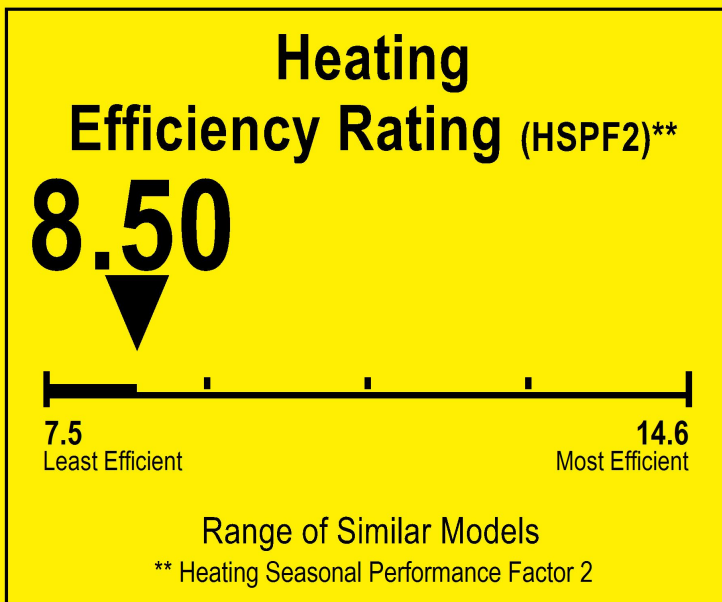

# ENERGYGUIDE

Heat Pump  
Cooling and Heating  
Split System

Pioneer  
Model YN012ALFI19RPE

▼ This system's efficiency ratings depend on the coil your contractor installs with this unit. The heating efficiency rating varies slightly in different geographic regions. Ask your contractor for details.