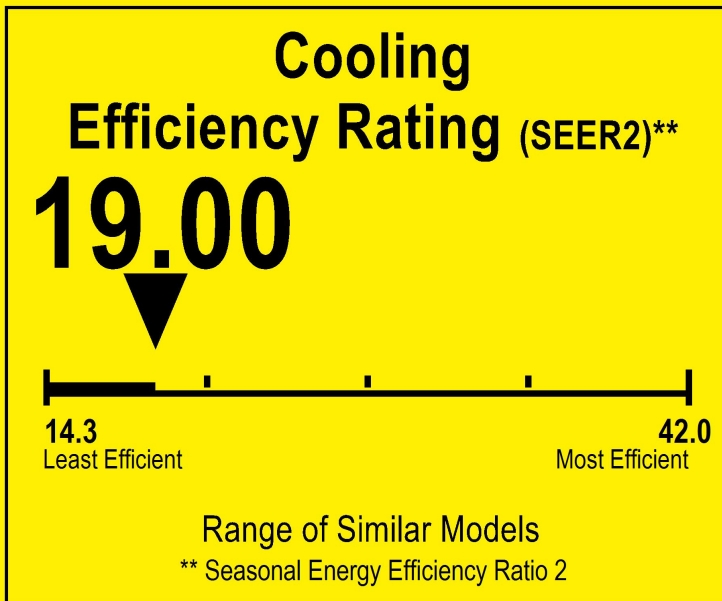

# ENERGYGUIDE

Heat Pump  
Cooling and Heating  
Split System

Pioneer  
Model YN012ALFI19RPE

▼ This system's efficiency ratings depend on the coil your contractor installs with this unit. The heating efficiency rating varies slightly in different geographic regions. Ask your contractor for details.