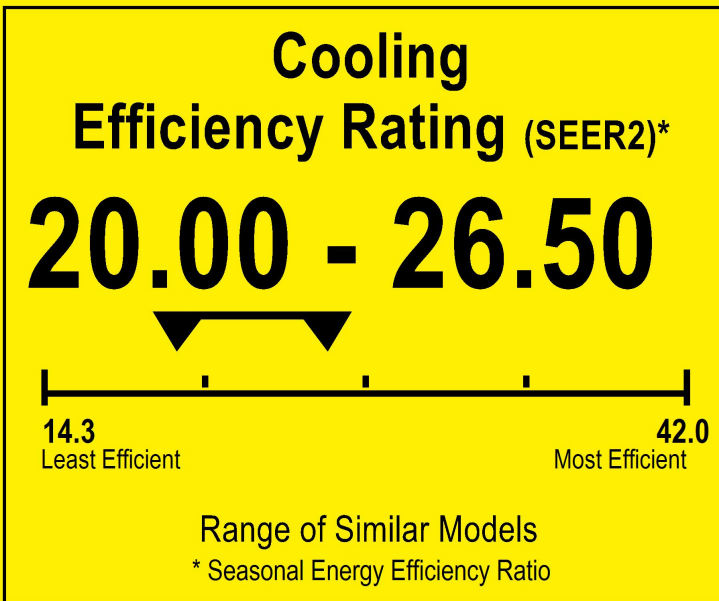

U.S. Government

Federal law prohibits removal of this label before consumer purchase.

ENERGYGUIDE

Heat Pump
Cooling and Heating
Split System

PIONEER
Model YN009GMFI22RPE

▼ This system's efficiency ratings depend on the coil your contractor installs with this unit. The heating efficiency rating varies slightly in different geographic regions. Ask your contractor for details.