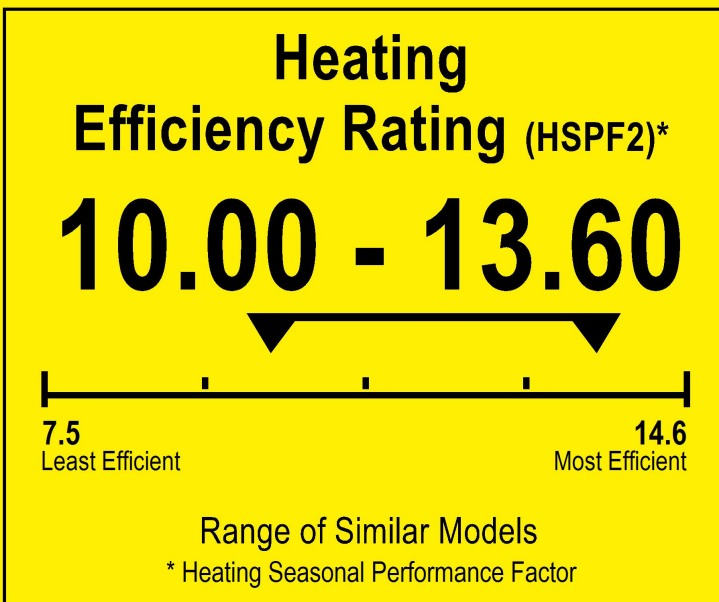

U.S. Government

Federal law prohibits removal of this label before consumer purchase.

ENERGYGUIDE

Heat Pump
Cooling and Heating
Split System

PIONEER
Model YN009GMFI22RPE

▼ This system's efficiency ratings depend on the coil your contractor installs with this unit. The heating efficiency rating varies slightly in different geographic regions. Ask your contractor for details.